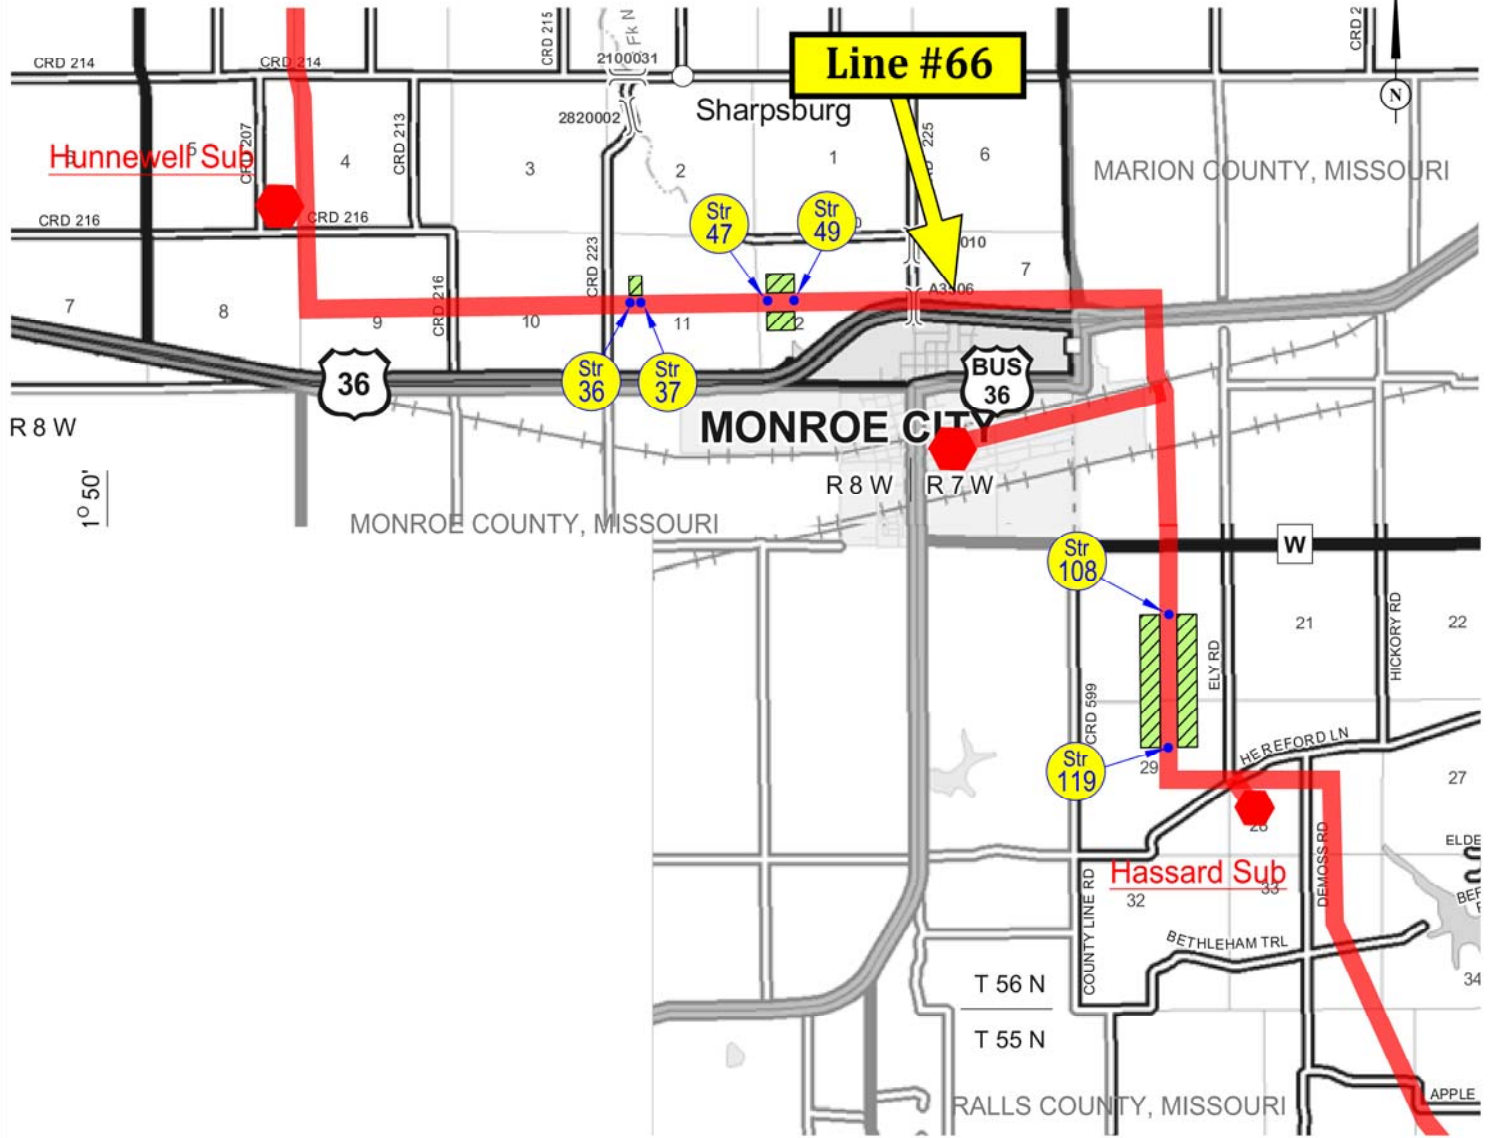

RIGHT-OF-WAY SIDE TRIMMING 2016

LINE 66 – HUNNEWELL TO HASSARD			
BEGIN STR#	END STR#	SIDE TRIMMING AREA	APPROXIMATE ENCROACHMENT
36	37	NORTH SIDE	20'
47	49	BOTH SIDES	15'–20'
108	119	BOTH SIDES	20'

LINE #66 HUNNEWELL TO HASSARD

Northeast Missouri Electric Power Cooperative

A Touchstone Energy Cooperative